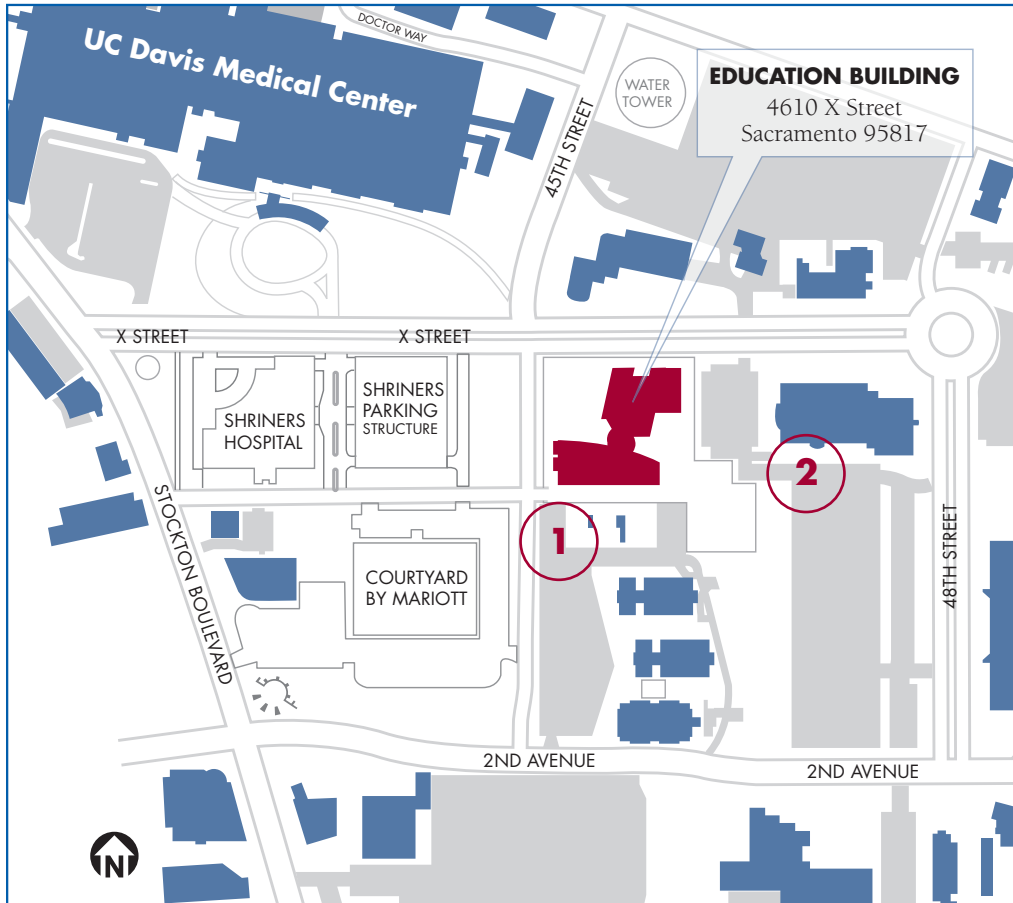

DIRECTIONS AND MAP

Visitor Parking

1. Education Building
2. Administrative Services Building

DRIVING DIRECTIONS TO THE EDUCATION BUILDING

From the north

(SACRAMENTO INTERNATIONAL AIRPORT)

1. Take I-5 south to Capitol City Freeway/Business 80 east (Reno).
2. Follow Capitol City Freeway east to Highway 50 (Placerville).
3. Take the 34th Street exit and turn left onto 34th Street.
4. Turn right onto T Street.
5. Turn right onto Stockton Boulevard.
6. Left onto X Street, Education Building is at the corner of 45th and X streets.

From the south

(STOCKTON, LOS ANGELES)

1. Follow Highway 99 north to Capitol City Freeway/Business 80 east (Reno).

2. Exit at T Street.
3. Turn right onto T Street.
4. Turn right onto Stockton Boulevard.
5. Left onto X Street, Education Building is at the corner of 45th and X streets.

From the east

(PLACERVILLE)

1. Take Highway 50 west to Stockton Boulevard exit.
2. Turn left onto Stockton Boulevard.
3. Left onto X Street, Education Building is at the corner of 45th and X streets.

From the east

(ROSEVILLE, RENO)

1. Take Capitol City Freeway/Business 80 west to Highway 50.

2. Take the 34th Street exit and turn left onto 34th Street.
3. Turn right onto T Street.
4. Turn right onto Stockton Boulevard.
5. Left onto X Street, Education Building is at the corner of 45th and X streets.